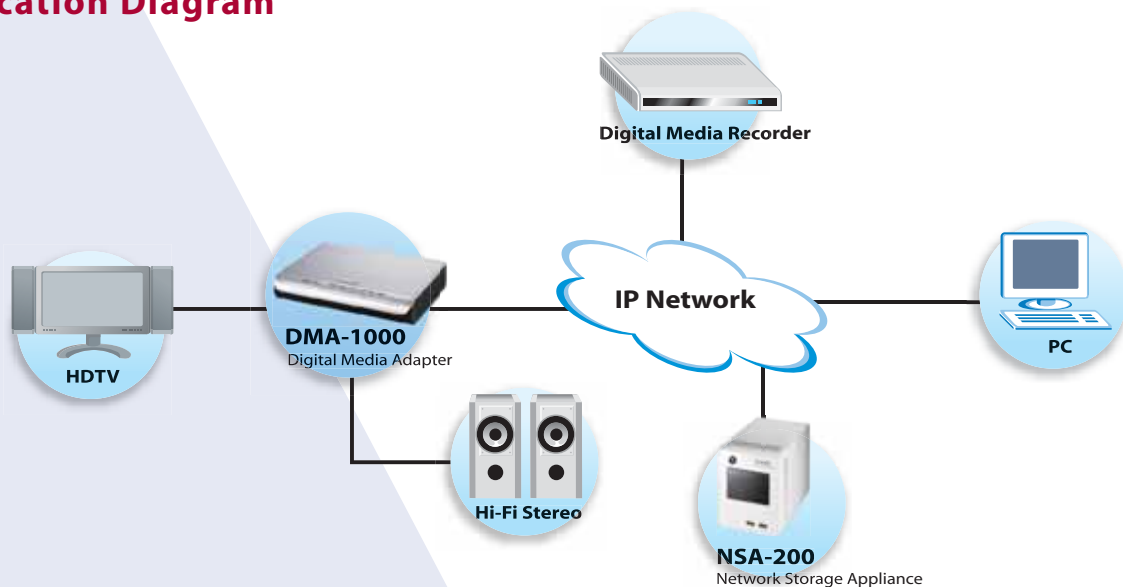

Application Diagram

For more product information, visit us on the web www.ZyXEL.com