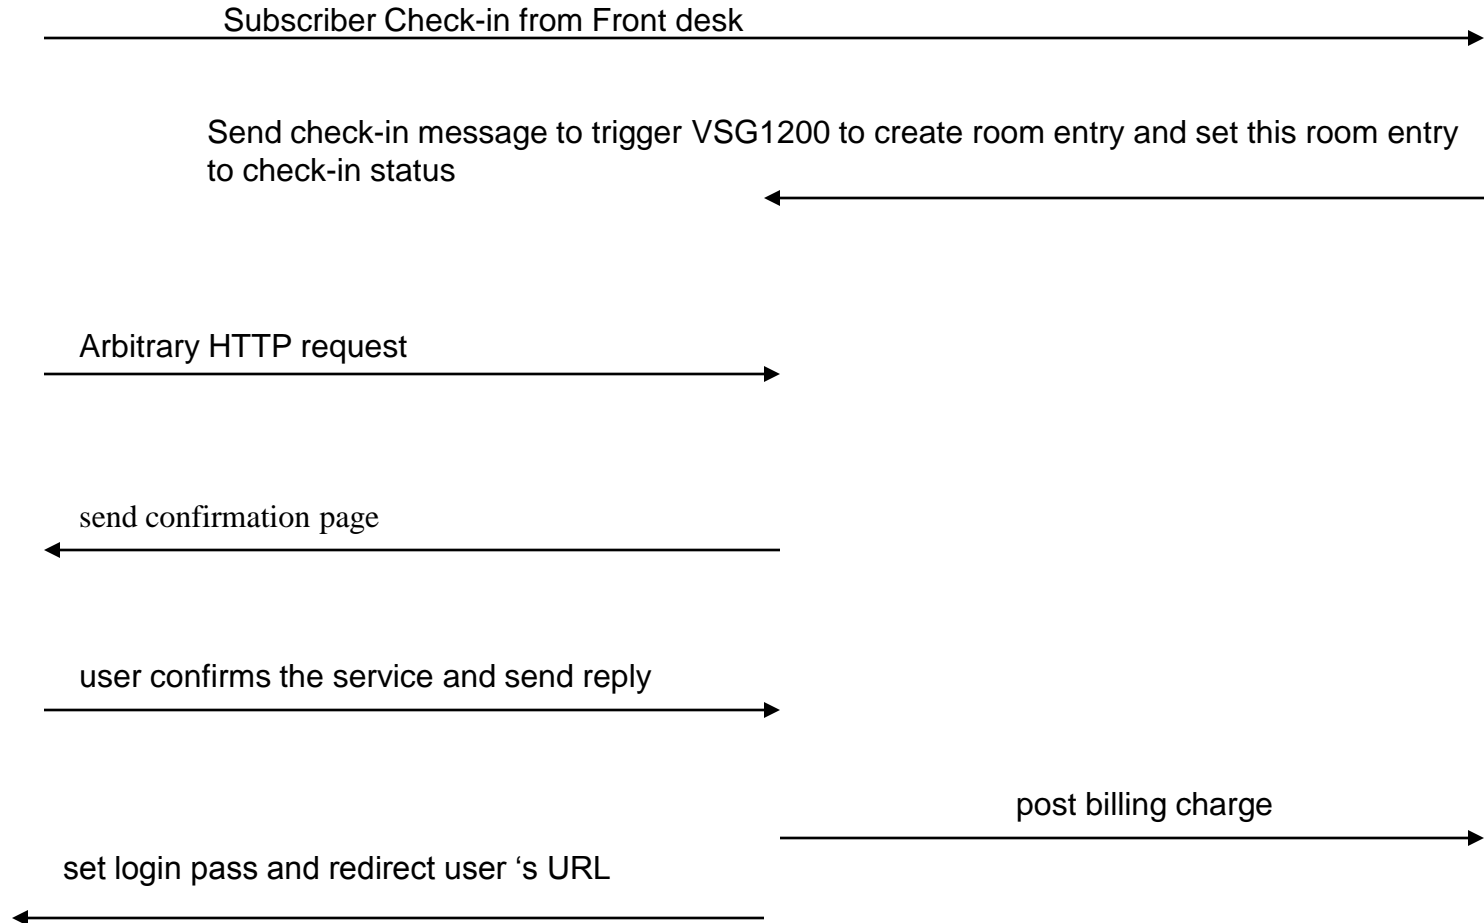

Check-In process

Host user

VSG-1200

PMS

Check-Out process

Host user

VSG-1200

PMS

Subscriber Check-Out from Front desk

Send check-Out message to trigger VSG1200 to delete all users in this room entry and change this room entry to check out status.